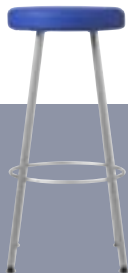

Isis IV

... furniture for work

product release

Isis IV

Isis IV is a stylish stool of the highest quality available in satin or polished chrome with polyurethane, upholstered or beechwood tops and self-levelling feet with a sitting height of 700mm